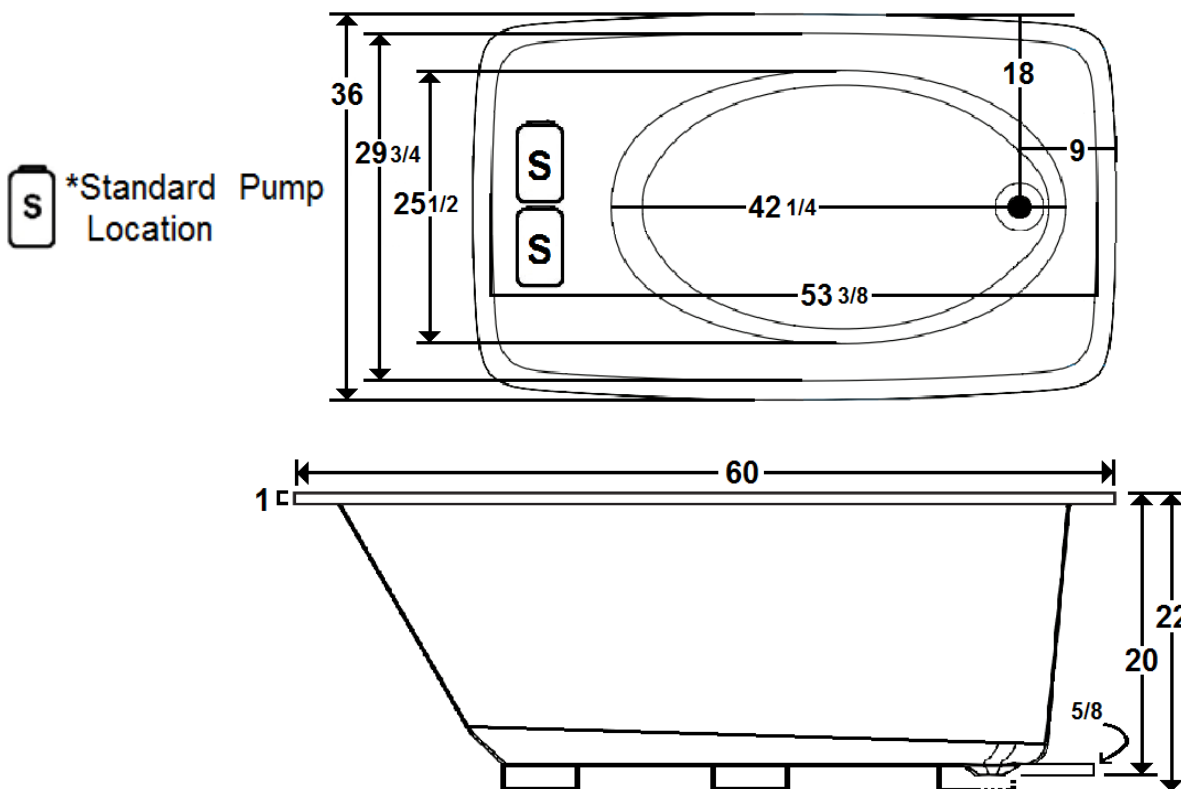

MONETA 1

60" x 42" Drop-In Acrylic Combo Bath

Model Number
6036MWA064
Drop-In Combo Bath in White

Features

- Color-matched jet trim
- 10 adjustable hydrotherapy jets
- 24 high output lateral air jets
- Constructed of high-gloss durable acrylic
- 3-Speed control for the 9 Amp pump
- 12.0 Amp variable speed blower
- Inline heater available – LM300
- Mood light included
- Pre-leveled base for easy installation
- Made in the USA

All dimensions are +/- 1/2" and subject to change without notice

Technical Information

- Weight: 145 lbs.
- Water Depth to Overflow: 16 1/4"
- Water Operating Level:
- Water Capacity: 75 gal.
- Sump Dimension: 42 1/4" x 25 1/2"